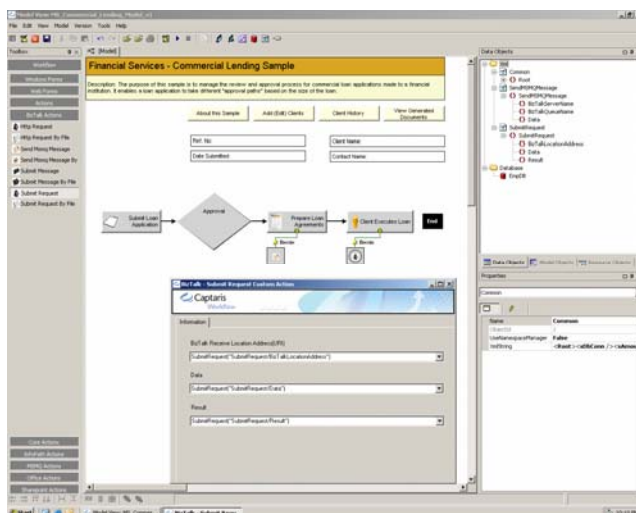

KEY DIFFERENTIATORS

- **Pure .NET Technology** - developed using Visual Studio .NET, C# and XML Web Services.
- **BizTalk OEM Relationship** - Captaris has an agreement with Microsoft to embed the Partner Version of BizTalk in shipped Captaris Workflow servers.
- **Ease-of-use** - Captaris Workflow combines robust functionality with ease-of-use for knowledge workers, designers, managers and system administrators.

FEATURES AND INTEGRATION

- Captaris Workflow is able to exchange data and documents with BizTalk Server 2004 and take advantage of BizTalk server adapters such as HTTP and BizTalk Message Queuing Adaptors.
- The Captaris Workflow embedded XML technology enables the passing of documents that comply with the schemas used in BizTalk.
- Captaris Workflow Custom Actions enable and accelerate BizTalk Integrations. The following Custom Actions are available:
  - Submit message action
  - Submit message by file action
  - Submit request action
  - Submit request by file action
  - Send MSMQ message action
  - Send MSMQ message by file action
  - HTTP request action
  - HTTP request by file action

FOR MORE INFORMATION

Captaris Business Information Delivery solutions help organizations of all sizes automate the information and document flow throughout the information lifecycle (capture, process, archive, deliver). With a comprehensive suite of software and services, Captaris helps organizations to grow revenues and increase profits while meeting compliance goals. Through a global distribution network of leading enterprise technology partners, Captaris has installed more than 90,000 systems in 95 countries in companies of all sizes, including the entire Fortune 100. For more information, visit www.captaris.com or call +1.800.443.0806.

©2005 Captaris. All rights reserved. No part of this publication may be reproduced, transmitted, transcribed, stored in a retrieval system, or translated into any language in any form by any means without the written permission of Captaris. Captaris products Alchemy, Interchange, RightFax and Captaris Workflow are trademarks of Captaris. All other company, brand and product names are the property and/or trademarks of their respective companies. MC0010116 RA0405