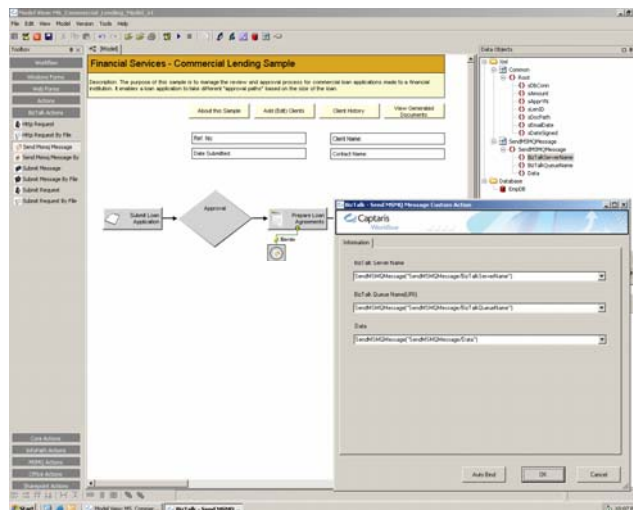

OVERVIEW

Captaris Workflow and Microsoft BizTalk Server

Captaris Workflow is powered by Template and extends Microsoft BizTalk Server's powerful Enterprise Application Integration (EAI) capabilities with "people to people" workflow. This includes the provision of "human factors" (roles, departments, groups), "security factors" (management security, signatures, active directory synchronization) and "integration" capabilities with Microsoft BizTalk Server and other Microsoft applications.

CAPTARIS WORKFLOW

- **Out-of-the-box Functionality** - ships with predefined fully integrated workflows that can easily be customized to accommodate an organization's business rules.
- **Empowers Knowledge Workers** - allows anywhere, anytime, any device access.
- **Intuitive Interface** - user interface that is deployable within Microsoft Office, SharePoint, Web, or Windows applications, delivering streamlined effectiveness, efficiency and accountability.
- **ROI and TCO** - delivers measurable Return on Investment (ROI) and a lower Total Cost of Ownership (TCO) compared to other EAI solutions.
- **Flexibility** - customers have the option of using powerful wizards to design and deploy financial or other business related workflows. Migration to the fully Integrated Design Environment (IDE) allows the automation of any business process.

BENEFITS

- **Visual Interface** - a Captaris Workflow solution provides a rich "people to people" user interface that is very easy to learn and use complimenting BizTalk's powerful "application to application" interface.
- **Prototypes and Building a Business Case** - BizTalk and Captaris Workflow can be combined to deliver compelling executive level demonstrations. In addition, the Captaris Workflow Rapid Process Justification can assist you in accurately projecting ROI and to build a business case.